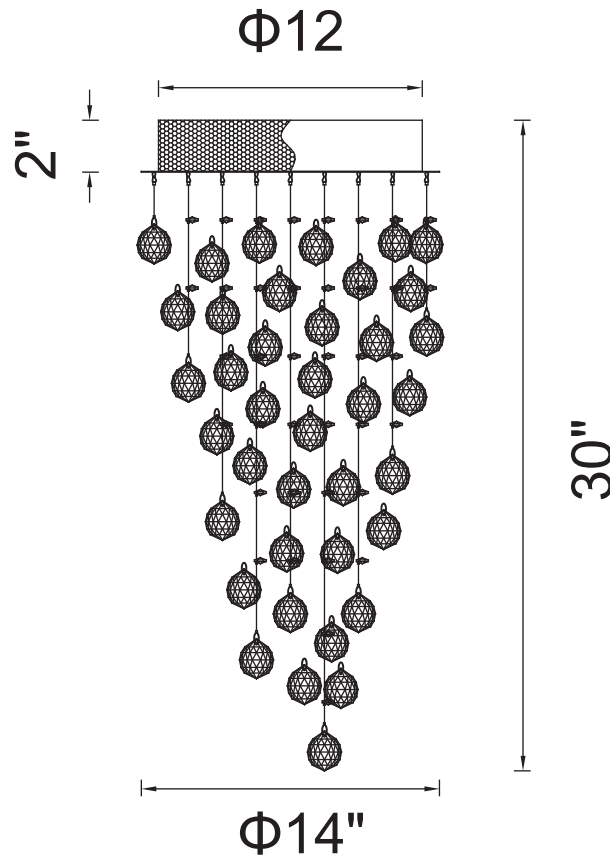

PROJECT: _____

FIXTURE TYPE: _____

LOCATION: _____

CONTACT/PHONE: _____

Item	6601C14C
Collection	RAIN DROP
Finish	Chrome
Glass	-----
Crystal	Clear
Input	120V AC,60HZ,AC

Shade	-----
Length/Dia.	14"
Width/Ext.	-----
Height	30"
Maximum	-----
Lumens	-----

Light Source	GU10
Bulb Info.	4×35W
Included	-----
Dimmable	Yes
Color	-----
Weight	