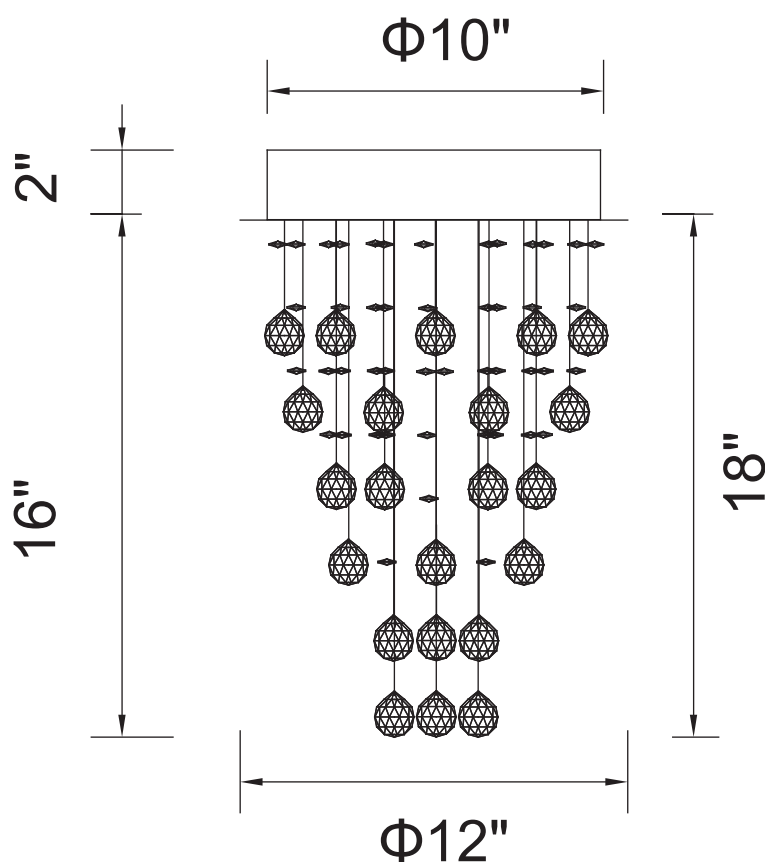

PROJECT: \_\_\_\_\_

FIXTURE TYPE: \_\_\_\_\_

LOCATION: \_\_\_\_\_

CONTACT/PHONE: \_\_\_\_\_

Item	6601C12C
Collection	RAIN DROP
Finish	Chrome
Glass	-----
Crystal	Clear
Input	120V AC,60HZ,AC

Shade	-----
Length/Dia.	12"
Width/Ext.	-----
Height	18"
Maximum	-----
Lumens	-----

Light Source	GU10
Bulb Info.	3×35W
Included	-----
Dimmable	Yes
Color	-----
Weight	