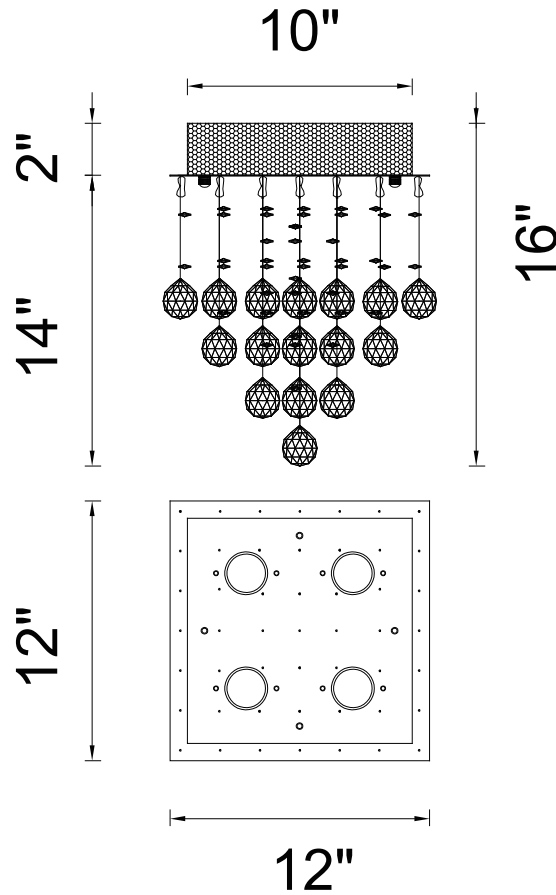

CWI LIGHTING

BRIGHTER LIVING. SIMPLIFIED.

PROJECT: _____

FIXTURE TYPE: _____

LOCATION: _____

CONTACT/PHONE: _____

Item	6601C12C-S
Collection	SQUARE
Finish	Chrome
Glass	-----
Crystal	Clear
Input	120V AC,60HZ,AC

Shade	-----
Length/Dia.	12"
Width/Ext.	12"
Height	16"
Maximum	-----
Lumens	-----

Light Source	GU10
Bulb Info.	4x35W
Included	-----
Dimmable	No
Color	-----
Weight	