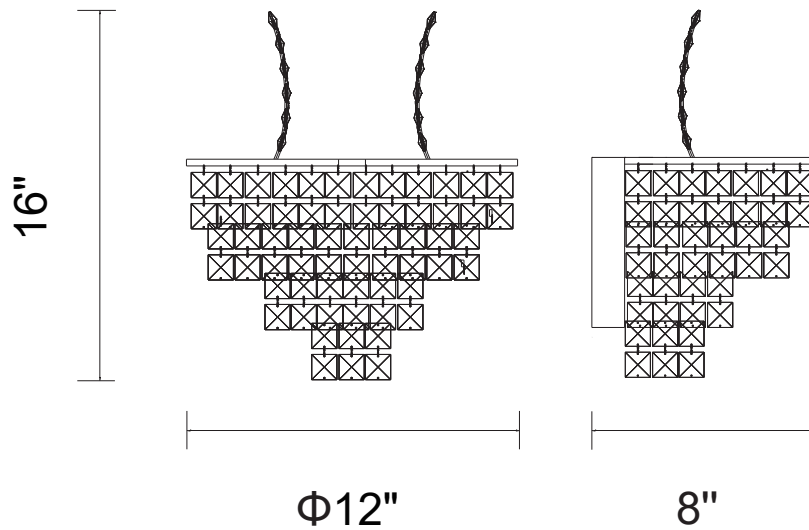

PROJECT: _____

FIXTURE TYPE: _____

LOCATION: _____

CONTACT/PHONE: _____

Item	5685W12C
Collection	CHIQUE
Finish	Chrome
Glass	-----
Crystal	Clear
Input	120V AC,60HZ,AC

Shade	-----
Length/Dia.	12"
Width/Ext.	8"
Height	16"
Maximum	-----
Lumens	-----

Light Source	E12
Bulb Info.	3×60W
Included	-----
Dimmable	Yes
Color	-----
Weight	