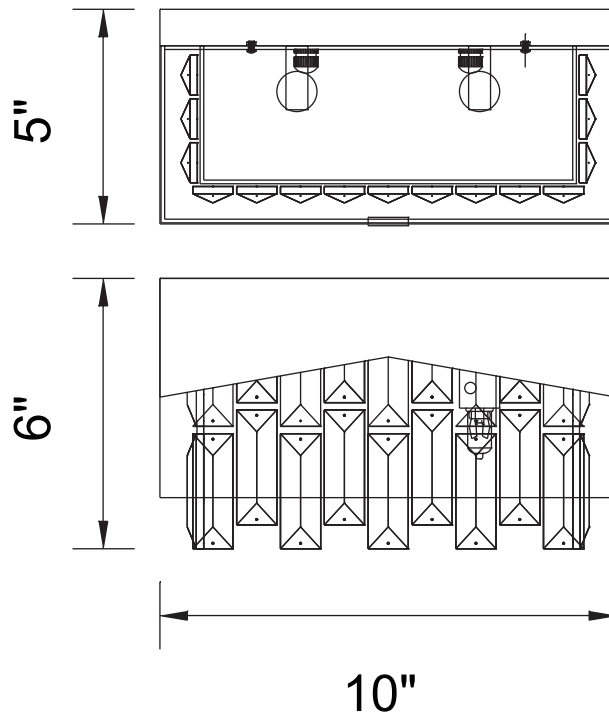

PROJECT: _____

FIXTURE TYPE: _____

LOCATION: _____

CONTACT/PHONE: _____

Item	5674W10C-B
Collection	HAVELY
Finish	Chrome
Glass	-----
Crystal	Clear
Input	120V AC,60HZ,AC

Shade	-----
Length/Dia.	10"
Width/Ext.	5"
Height	6"
Maximum	6"
Lumens	-----

Light Source	G9
Bulb Info.	2×40W
Included	-----
Dimmable	Yes
Color	-----
Weight	