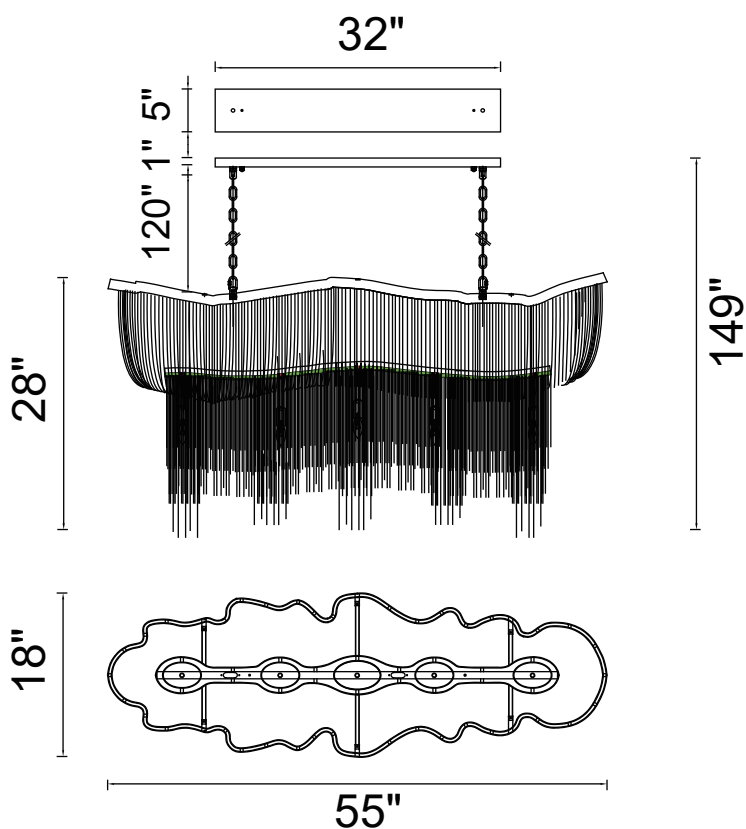

PROJECT: _____
 FIXTURE TYPE: _____
 LOCATION: _____
 CONTACT/PHONE: _____

Item	5654P55C-RC
Collection	SECCA
Finish	Chrome
Glass	-----
Crystal	-----
Input	120V AC,60HZ,AC

Shade	-----
Length/Dia.	55"
Width/Ext.	18"
Height	28"
Maximum	149"
Lumens	-----

Light Source	E12
Bulb Info.	13×60W
Included	-----
Dimmable	Yes
Color	-----
Weight	