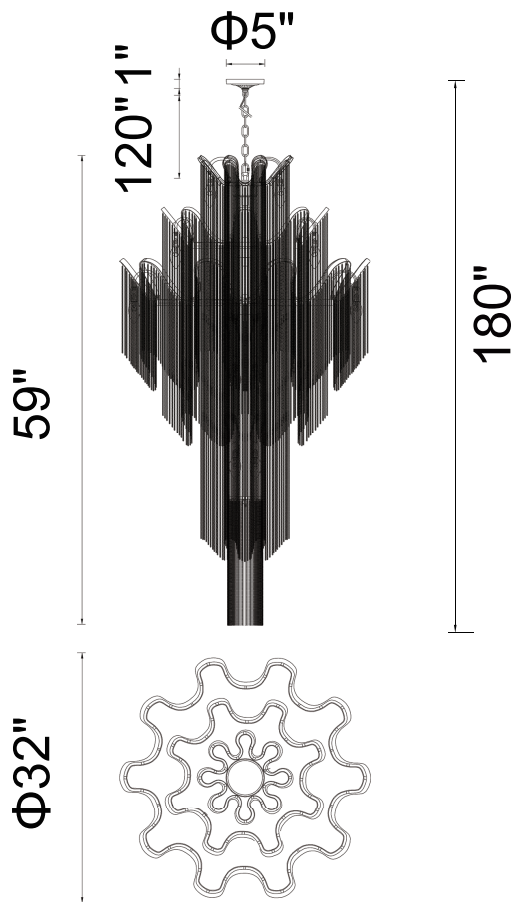

PROJECT: \_\_\_\_\_

FIXTURE TYPE: \_\_\_\_\_

LOCATION: \_\_\_\_\_

CONTACT/PHONE: \_\_\_\_\_

Item	5650P32C
Collection	DAISY
Finish	Chrome
Glass	-----
Crystal	-----
Input	120V AC,60HZ,AC

Shade	-----
Length/Dia.	32"
Width/Ext.	-----
Height	59"
Maximum	180"
Lumens	-----

Light Source	E12
Bulb Info.	17×60W
Included	-----
Dimmable	Yes
Color	-----
Weight	-----