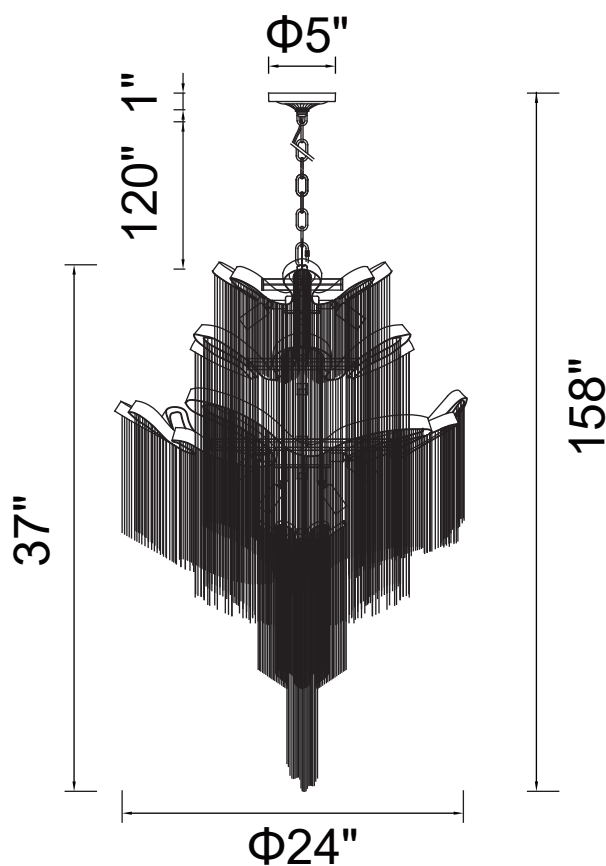

PROJECT: \_\_\_\_\_

FIXTURE TYPE: \_\_\_\_\_

LOCATION: \_\_\_\_\_

CONTACT/PHONE: \_\_\_\_\_

Item	5650P24C-15L
Collection	DAISY
Finish	Chrome
Glass	-----
Crystal	-----
Input	120V AC,60HZ,AC

Shade	-----
Length/Dia.	24"
Width/Ext.	-----
Height	37"
Maximum	158"
Lumens	-----

Light Source	G9
Bulb Info.	17×40W
Included	-----
Dimmable	Yes
Color	-----
Weight	