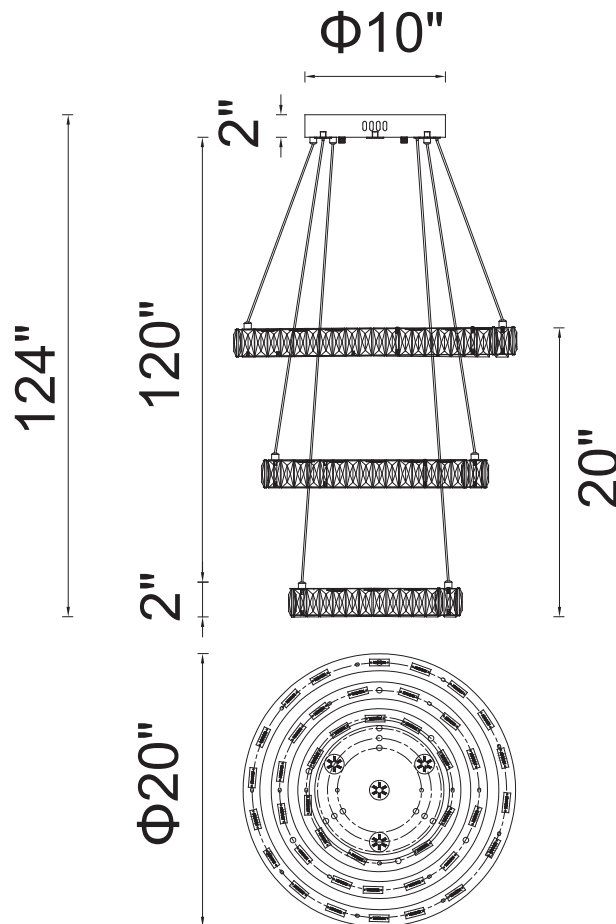

PROJECT: _____

FIXTURE TYPE: _____

LOCATION: _____

CONTACT/PHONE: _____

Item	5635P20ST-3R
Collection	FLORENCE
Finish	Stainless Steel
Glass	-----
Crystal	Clear
Input	120V AC,60HZ,AC

Shade	-----
Length/Dia.	20"
Width/Ext.	-----
Height	20"
Maximum	124"
Lumens	2900

Light Source	LED
Bulb Info.	56W
Included	-----
Dimmable	Yes
Color	4000K
Weight	