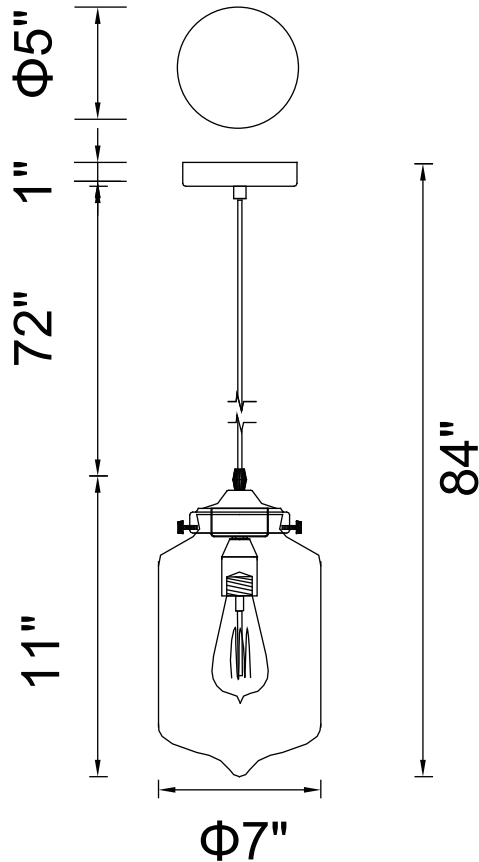

PROJECT: _____
 FIXTURE TYPE: _____
 LOCATION: _____
 CONTACT/PHONE: _____

Item	5570P7
Collection	GLASS
Finish	Black
Glass	Clear
Crystal	-----
Input	120V AC,60HZ,AC

Shade	-----
Length/Dia.	7"
Width/Ext.	-----
Height	11"
Maximum	84"
Lumens	-----

Light Source	E26
Bulb Info.	1×60W
Included	-----
Dimmable	Yes
Color	-----
Weight	