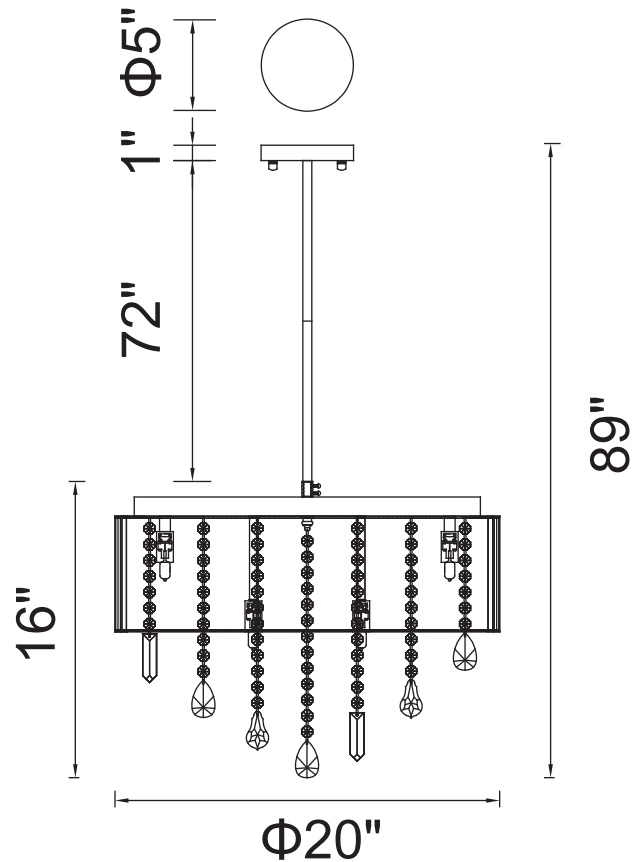

PROJECT: _____
 FIXTURE TYPE: _____
 LOCATION: _____
 CONTACT/PHONE: _____

Item	5558C20C
Collection	JACQUIMO
Finish	Chrome
Glass	-----
Crystal	Clear
Input	120V AC,60HZ,AC

Shade	-----
Length/Dia.	20"
Width/Ext.	-----
Height	16"
Maximum	89"
Lumens	-----

Light Source	G9
Bulb Info.	9×40W
Included	-----
Dimmable	Yes
Color	-----
Weight	