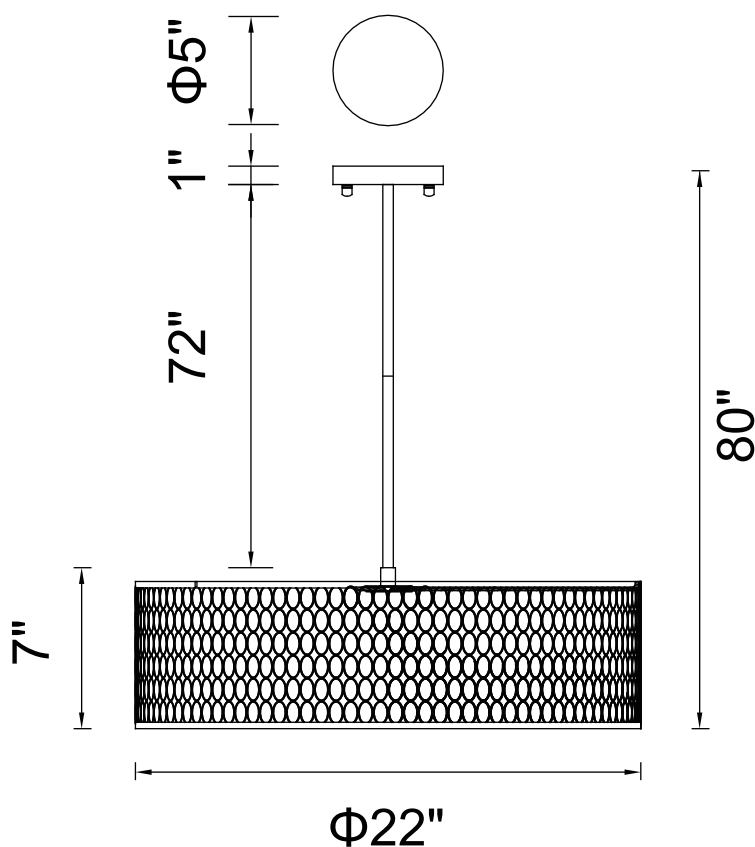

PROJECT: _____
 FIXTURE TYPE: _____
 LOCATION: _____
 CONTACT/PHONE: _____

| | |
|------------|-----------------|
| Item | 5555P22SN |
| Collection | MIKAYLA |
| Finish | Satin Nickel |
| Glass | ----- |
| Crystal | ----- |
| Input | 120V AC,60HZ,AC |

| | |
|-------------|-------|
| Shade | ----- |
| Length/Dia. | 22" |
| Width/Ext. | 7" |
| Height | 80" |
| Maximum | ----- |
| Lumens | ----- |

| | |
|--------------|-------|
| Light Source | E26 |
| Bulb Info. | 5×60W |
| Included | ----- |
| Dimmable | Yes |
| Color | ----- |
| Weight | ----- |