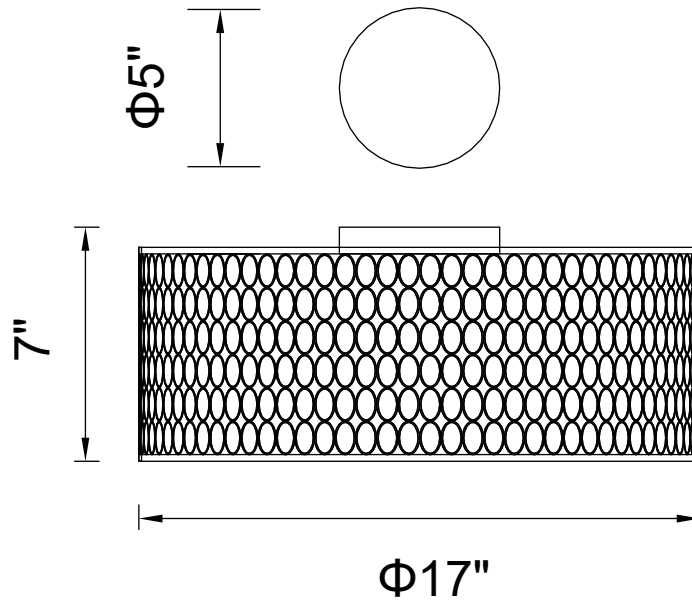

PROJECT: \_\_\_\_\_

FIXTURE TYPE: \_\_\_\_\_

LOCATION: \_\_\_\_\_

CONTACT/PHONE: \_\_\_\_\_

Item	5555C17SN
Collection	MIKAYLA
Finish	Satin Nickel
Glass	-----
Crystal	-----
Input	120V AC,60HZ,AC

Shade	-----
Length/Dia.	17"
Width/Ext.	-----
Height	7"
Maximum	-----
Lumens	-----

Light Source	E26
Bulb Info.	3×60W
Included	-----
Dimmable	Yes
Color	-----
Weight	-----