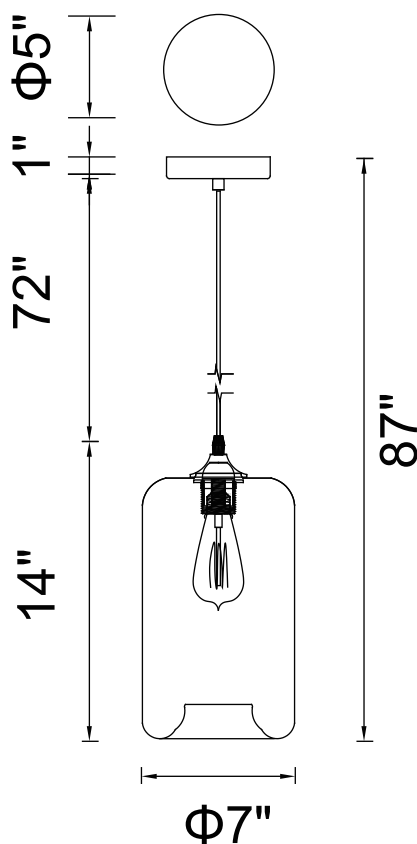

PROJECT: _____

FIXTURE TYPE: _____

LOCATION: _____

CONTACT/PHONE: _____

Item	5553P7
Collection	GLASS
Finish	Black
Glass	Smoke
Crystal	-----
Input	120V AC,60HZ,AC

Shade	-----
Length/Dia.	7"
Width/Ext.	-----
Height	14"
Maximum	87"
Lumens	-----

Light Source	E26
Bulb Info.	1×60W
Included	-----
Dimmable	Yes
Color	-----
Weight	-----