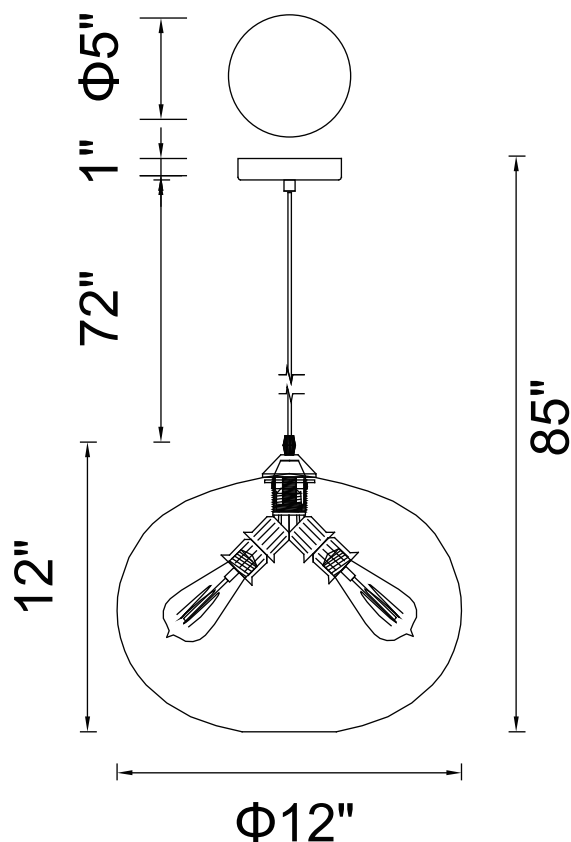

PROJECT: _____

FIXTURE TYPE: _____

LOCATION: _____

CONTACT/PHONE: _____

Item	5553P12-2L
Collection	GLASS
Finish	Black
Glass	Smoke
Crystal	-----
Input	120V AC,60HZ,AC

Shade	-----
Length/Dia.	12"
Width/Ext.	-----
Height	12"
Maximum	85"
Lumens	-----

Light Source	E26
Bulb Info.	1×60W
Included	-----
Dimmable	Yes
Color	-----
Weight	