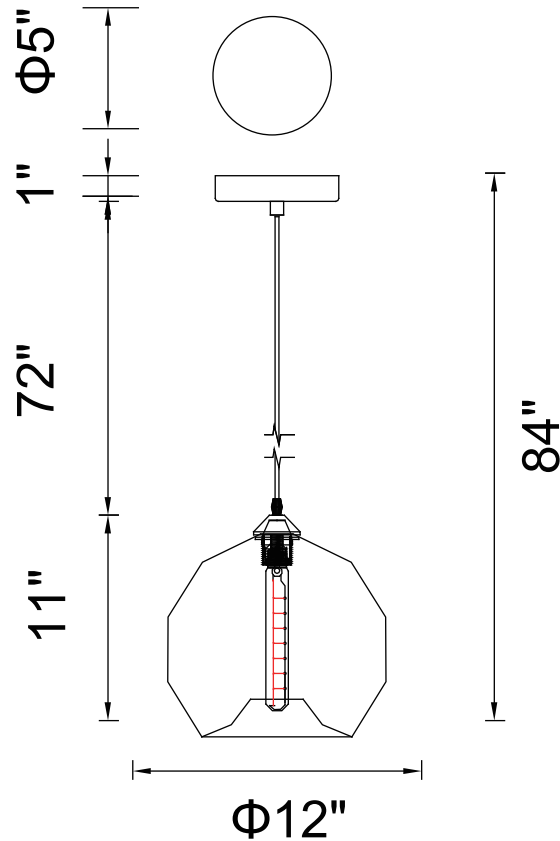

PROJECT: \_\_\_\_\_  
 FIXTURE TYPE: \_\_\_\_\_  
 LOCATION: \_\_\_\_\_  
 CONTACT/PHONE: \_\_\_\_\_

Item	5553P12-1L
Collection	GLASS
Finish	Black
Glass	Amber
Crystal	-----
Input	120V AC,60HZ,AC

Shade	-----
Length/Dia.	12"
Width/Ext.	-----
Height	11"
Maximum	84"
Lumens	-----

Light Source	E26
Bulb Info.	1×60W
Included	-----
Dimmable	Yes
Color	-----
Weight	