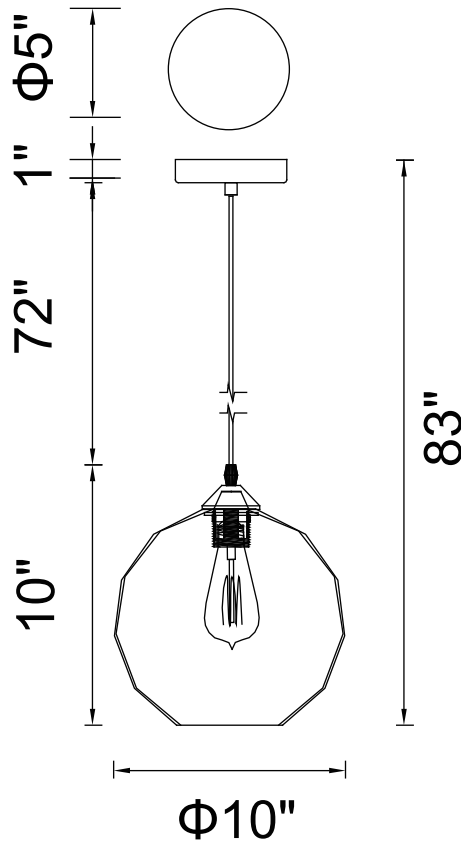

PROJECT: _____
 FIXTURE TYPE: _____
 LOCATION: _____
 CONTACT/PHONE: _____

Item	5553P10
Collection	GLASS
Finish	Black
Glass	Smoke
Crystal	-----
Input	120V AC,60HZ,AC

Shade	-----
Length/Dia.	10"
Width/Ext.	-----
Height	10"
Maximum	83"
Lumens	-----

Light Source	E26
Bulb Info.	1×60W
Included	-----
Dimmable	Yes
Color	-----
Weight	