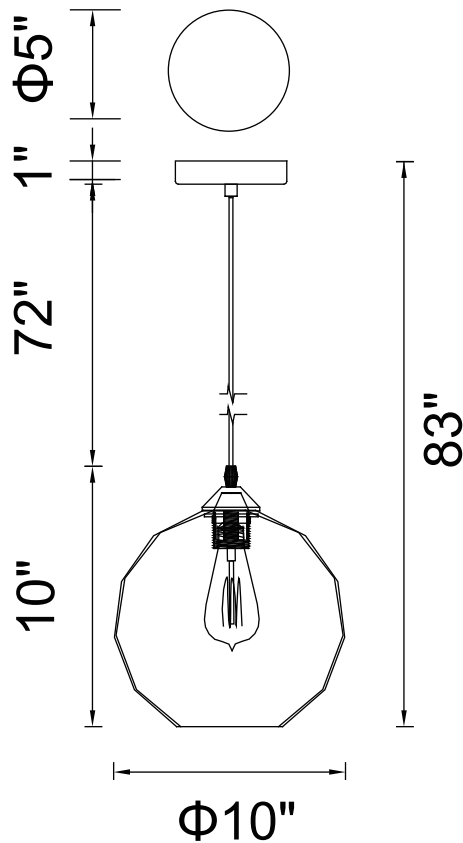

PROJECT: _____
 FIXTURE TYPE: _____
 LOCATION: _____
 CONTACT/PHONE: _____

Item	5553P10
Collection	GLASS
Finish	Black
Glass	Clear
Crystal	-----
Input	120V AC,60HZ,AC

Shade	-----
Length/Dia.	10"
Width/Ext.	-----
Height	10"
Maximum	83"
Lumens	-----

Light Source	E26
Bulb Info.	1x60W
Included	-----
Dimmable	Yes
Color	-----
Weight	