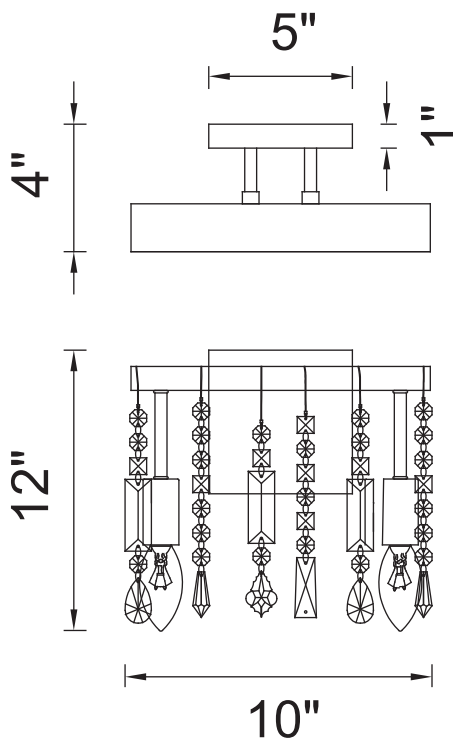

PROJECT: _____

FIXTURE TYPE: _____

LOCATION: _____

CONTACT/PHONE: _____

Item	5549W10C
Collection	JANINE
Finish	Chrome
Glass	-----
Crystal	Clear
Input	120V AC,60HZ,AC

Shade	-----
Length/Dia.	10"
Width/Ext.	4"
Height	12"
Maximum	-----
Lumens	-----

Light Source	E12
Bulb Info.	2×60W
Included	-----
Dimmable	Yes
Color	-----
Weight	