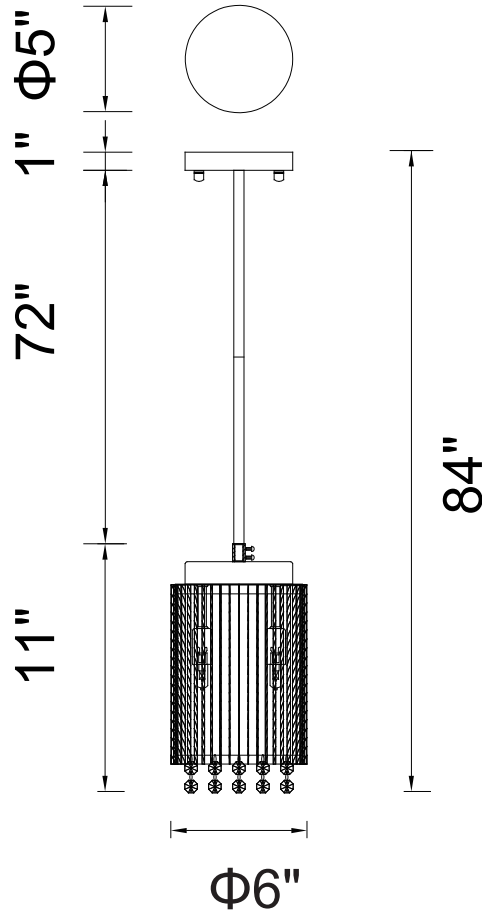

PROJECT: _____

FIXTURE TYPE: _____

LOCATION: _____

CONTACT/PHONE: _____

Item	5535P6C-R
Collection	CLAIRE
Finish	Chrome
Glass	-----
Crystal	Clear
Input	120V AC,60HZ,AC

Shade	-----
Length/Dia.	6"
Width/Ext.	-----
Height	11"
Maximum	84"
Lumens	-----

Light Source	G9
Bulb Info.	2x40W
Included	-----
Dimmable	Yes
Color	-----
Weight	