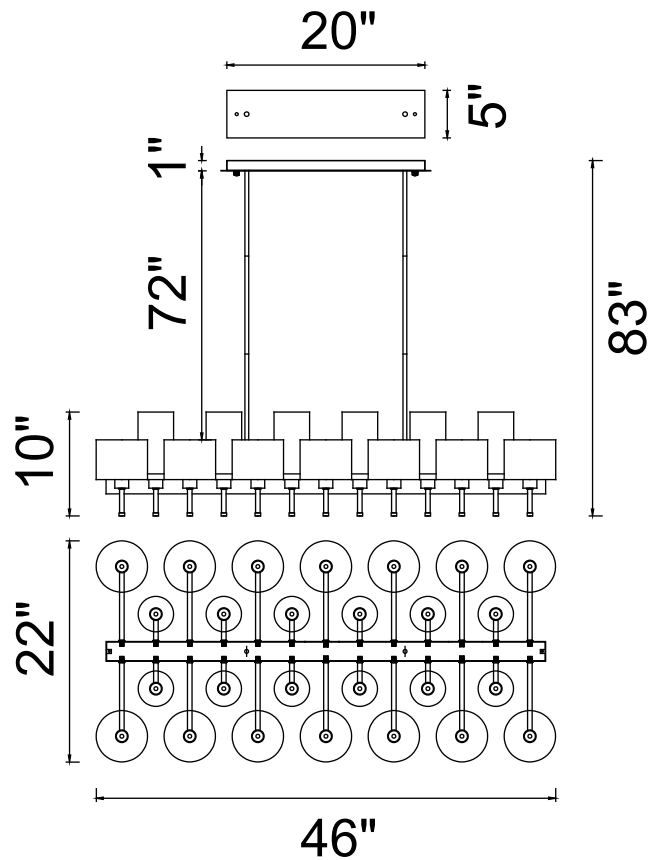

PROJECT: _____

FIXTURE TYPE: _____

LOCATION: _____

CONTACT/PHONE: _____

Item	5526P46-26-612
Collection	MONTOYA
Finish	Pearl Black
Glass	-----
Crystal	-----
Input	120V AC,60HZ,AC

Shade	-----
Length/Dia.	46"
Width/Ext.	22"
Height	10"
Maximum	83"
Lumens	-----

Light Source	G9
Bulb Info.	26x40W
Included	-----
Dimmable	Yes
Color	-----
Weight	