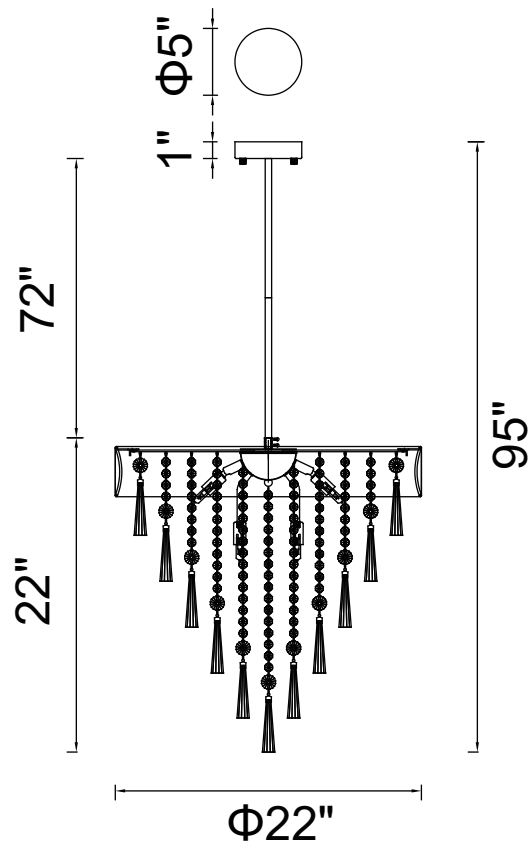

PROJECT: _____
 FIXTURE TYPE: _____
 LOCATION: _____
 CONTACT/PHONE: _____

Item	5523P22C
Collection	FRANCA
Finish	Chrome
Glass	-----
Crystal	Clear
Input	120V AC,60HZ,AC

Shade	Off White
Length/Dia.	22"
Width/Ext.	-----
Height	22"
Maximum	95"
Lumens	-----

Light Source	G9
Bulb Info.	8x40W
Included	-----
Dimmable	Yes
Color	-----
Weight	-----