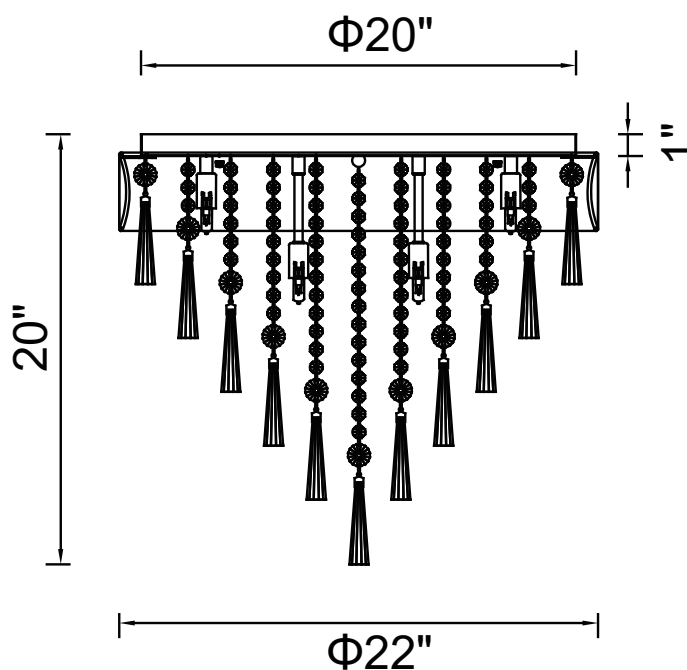

PROJECT: \_\_\_\_\_

FIXTURE TYPE: \_\_\_\_\_

LOCATION: \_\_\_\_\_

CONTACT/PHONE: \_\_\_\_\_

Item	5523C22C
Collection	FRANCA
Finish	Chrome
Glass	-----
Crystal	Clear
Input	120V AC,60HZ,AC

Shade	Off White
Length/Dia.	22"
Width/Ext.	-----
Height	20"
Maximum	-----
Lumens	-----

Light Source	G9
Bulb Info.	8×40W
Included	-----
Dimmable	Yes
Color	-----
Weight	-----