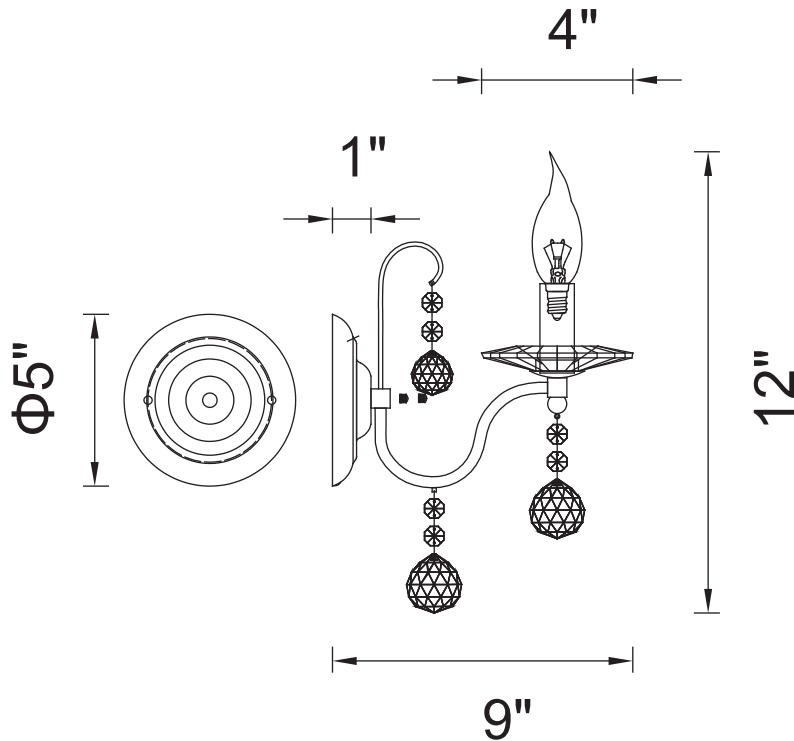

PROJECT: \_\_\_\_\_

FIXTURE TYPE: \_\_\_\_\_

LOCATION: \_\_\_\_\_

CONTACT/PHONE: \_\_\_\_\_

Item	5507W5C-1
Collection	VALENTINA
Finish	Chrome
Glass	-----
Crystal	Clear
Input	120V AC,60HZ,AC

Shade	-----
Length/Dia.	4"
Width/Ext.	9"
Height	12"
Maximum	-----
Lumens	-----

Light Source	E12
Bulb Info.	1×60W
Included	-----
Dimmable	Yes
Color	-----
Weight	