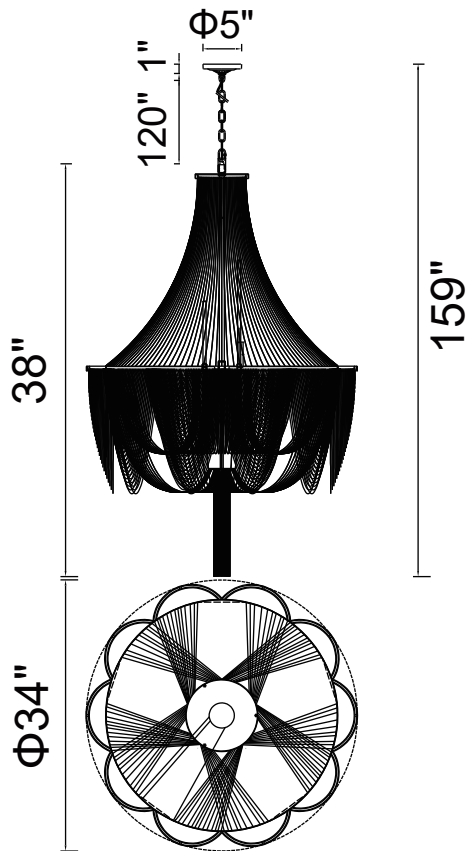

PROJECT: _____
 FIXTURE TYPE: _____
 LOCATION: _____
 CONTACT/PHONE: _____

Item	5480P34C
Collection	TAYLOR
Finish	Chrome
Glass	-----
Crystal	-----
Input	120V AC,60HZ,AC

Shade	-----
Length/Dia.	34"
Width/Ext.	-----
Height	38"
Maximum	159"
Lumens	-----

Light Source	E12
Bulb Info.	18x60W
Included	-----
Dimmable	Yes
Color	-----
Weight	-----