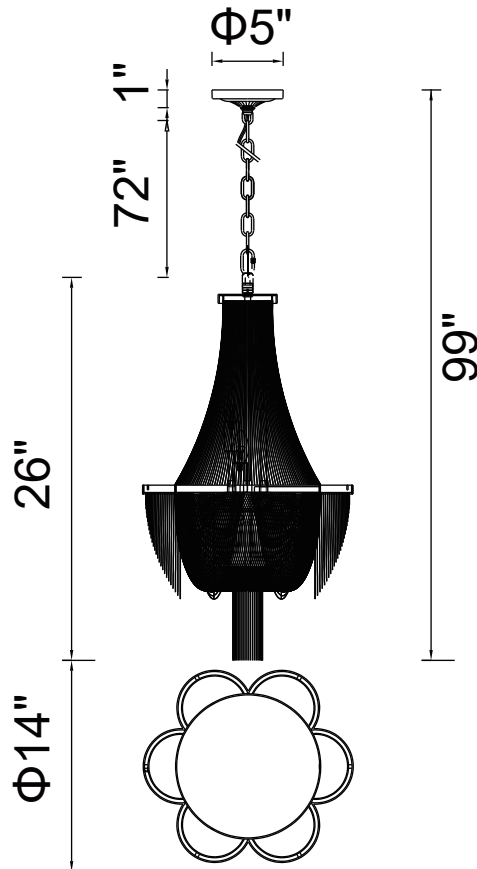

PROJECT: \_\_\_\_\_

FIXTURE TYPE: \_\_\_\_\_

LOCATION: \_\_\_\_\_

CONTACT/PHONE: \_\_\_\_\_

Item	5480P14C
Collection	TAYLOR
Finish	Chrome
Glass	-----
Crystal	-----
Input	120V AC,60HZ,AC

Shade	-----
Length/Dia.	14"
Width/Ext.	-----
Height	26"
Maximum	99"
Lumens	-----

Light Source	E12
Bulb Info.	7×60W
Included	-----
Dimmable	Yes
Color	-----
Weight	-----