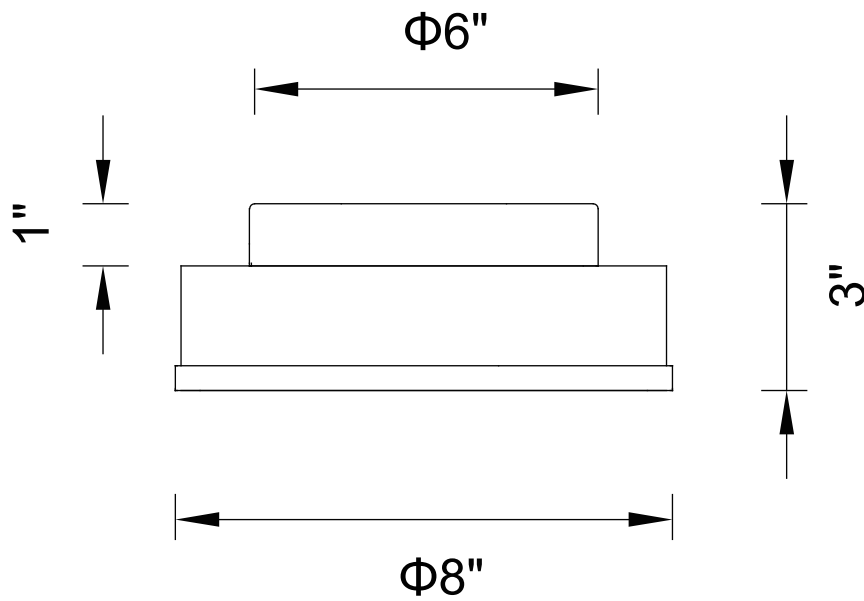

PROJECT: \_\_\_\_\_  
 FIXTURE TYPE: \_\_\_\_\_  
 LOCATION: \_\_\_\_\_  
 CONTACT/PHONE: \_\_\_\_\_

Item	5479C8SN-R
Collection	FROSTED
Finish	Satin Nickel
Glass	Frosted
Crystal	-----
Input	120V AC,60HZ,AC

Shade	-----
Length/Dia.	8"
Width/Ext.	-----
Height	3"
Maximum	-----
Lumens	-----

Light Source	E26
Bulb Info.	1×60W
Included	-----
Dimmable	Yes
Color	-----
Weight	