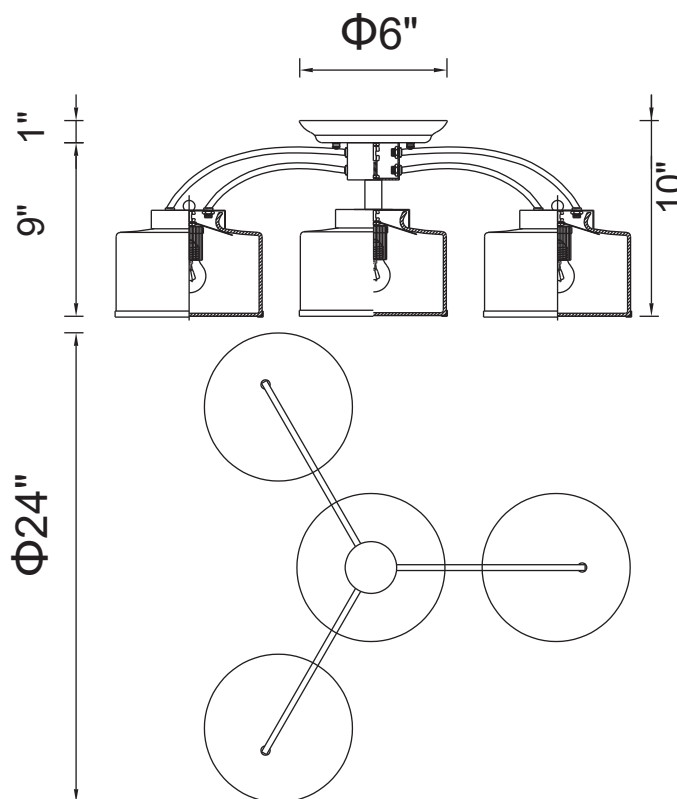

PROJECT: _____
 FIXTURE TYPE: _____
 LOCATION: _____
 CONTACT/PHONE: _____

Item	5479C24C-3
Collection	FROSTED
Finish	Chrome
Glass	Off White
Crystal	Clear
Input	120V AC,60HZ,AC

Shade	-----
Length/Dia.	24"
Width/Ext.	-----
Height	10"
Maximum	-----
Lumens	-----

Light Source	E26
Bulb Info.	3×60W
Included	-----
Dimmable	Yes
Color	-----
Weight	-----