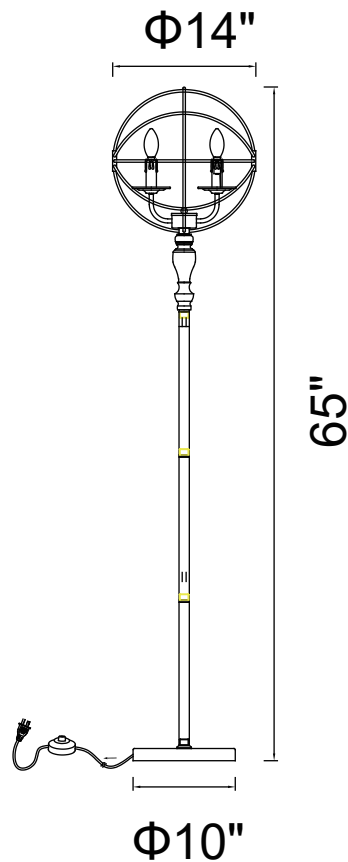

PROJECT: _____

FIXTURE TYPE: _____

LOCATION: _____

CONTACT/PHONE: _____

Item	5464F14DB-3
Collection	ARZA
Finish	Brown
Glass	-----
Crystal	Clear
Input	120V AC,60HZ,AC

Shade	-----
Length/Dia.	65"
Width/Ext.	-----
Height	10"
Maximum	-----
Lumens	-----

Light Source	E12
Bulb Info.	3×60W
Included	-----
Dimmable	Yes
Color	-----
Weight	