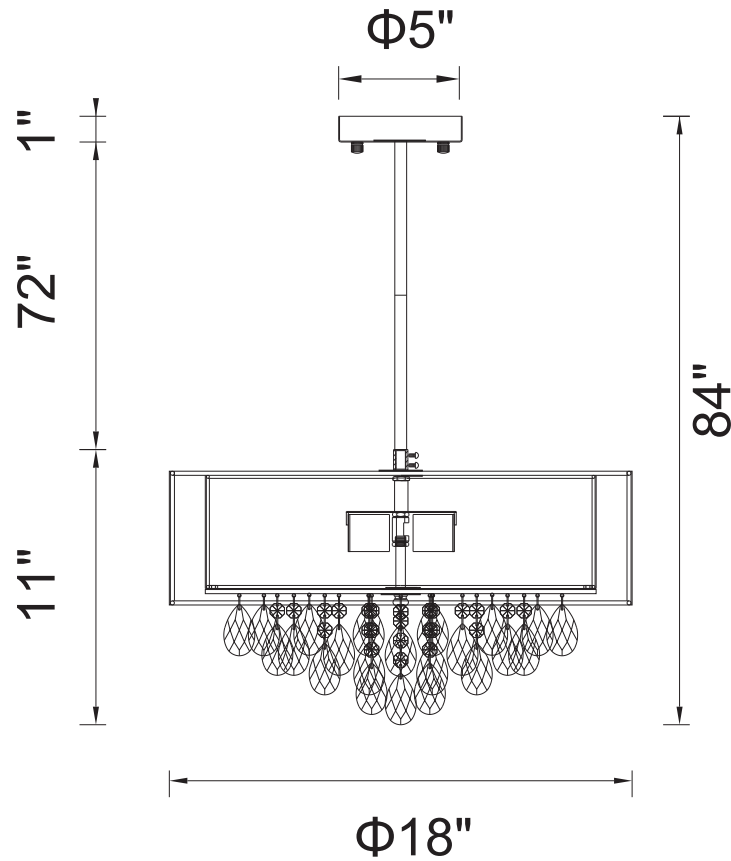

# CWI LIGHTING

BRIGHTER LIVING. SIMPLIFIED.

PROJECT: \_\_\_\_\_

FIXTURE TYPE: \_\_\_\_\_

LOCATION: \_\_\_\_\_

CONTACT/PHONE: \_\_\_\_\_

Item	5443P18C
Collection	DASH
Finish	Chrome
Glass	-----
Crystal	Clear
Input	120V AC,60HZ,AC

Shade	Off White
Length/Dia.	18"
Width/Ext.	-----
Height	11"
Maximum	84"
Lumens	-----

Light Source	E26
Bulb Info.	4x60W
Included	-----
Dimmable	No
Color	-----
Weight	-----