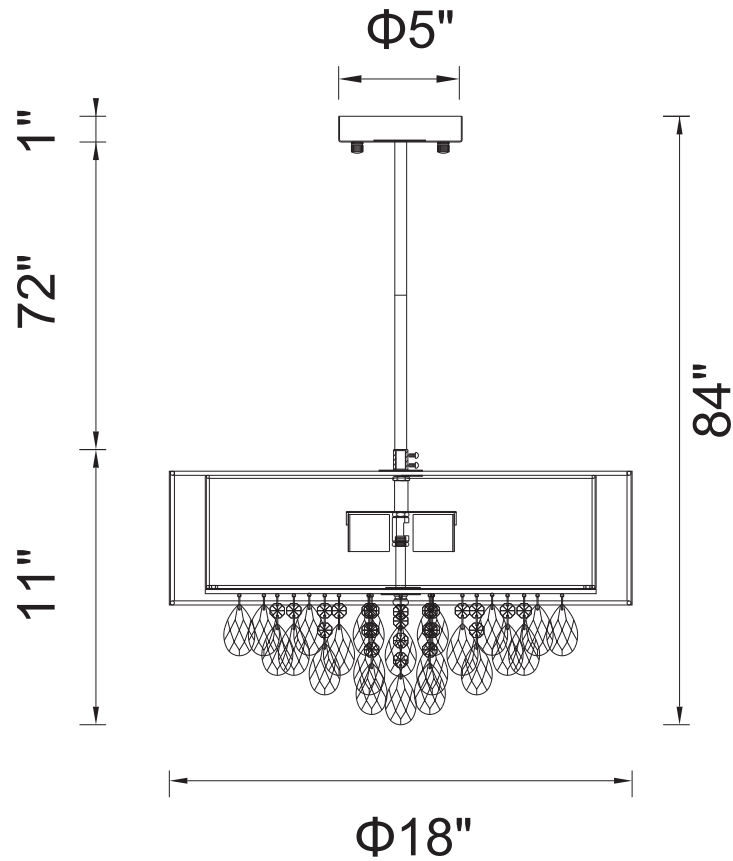

# CWI LIGHTING

BRIGHTER LIVING. SIMPLIFIED.

PROJECT: \_\_\_\_\_

FIXTURE TYPE: \_\_\_\_\_

LOCATION: \_\_\_\_\_

CONTACT/PHONE: \_\_\_\_\_

Item	5443P18C
Collection	DASH
Finish	Chrome
Glass	-----
Crystal	Clear
Input	120V AC,60HZ,AC

Shade	Black
Length/Dia.	18"
Width/Ext.	-----
Height	11"
Maximum	84"
Lumens	-----

Light Source	E26
Bulb Info.	4x60W
Included	-----
Dimmable	No
Color	-----
Weight	-----