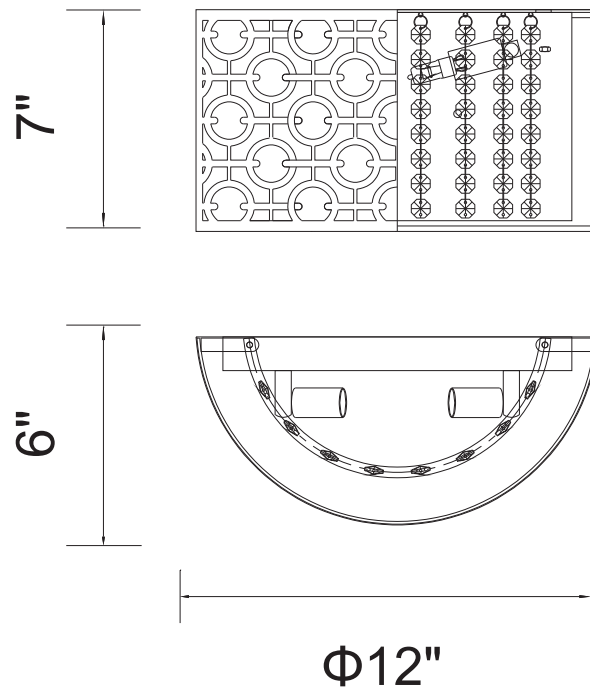

PROJECT: \_\_\_\_\_

FIXTURE TYPE: \_\_\_\_\_

LOCATION: \_\_\_\_\_

CONTACT/PHONE: \_\_\_\_\_

Item	5430W12ST
Collection	GALANT
Finish	Stainless Steel
Glass	-----
Crystal	Clear
Input	120V AC,60HZ,AC

Shade	-----
Length/Dia.	12"
Width/Ext.	6"
Height	7"
Maximum	-----
Lumens	-----

Light Source	G9
Bulb Info.	2×40W
Included	-----
Dimmable	Yes
Color	-----
Weight	