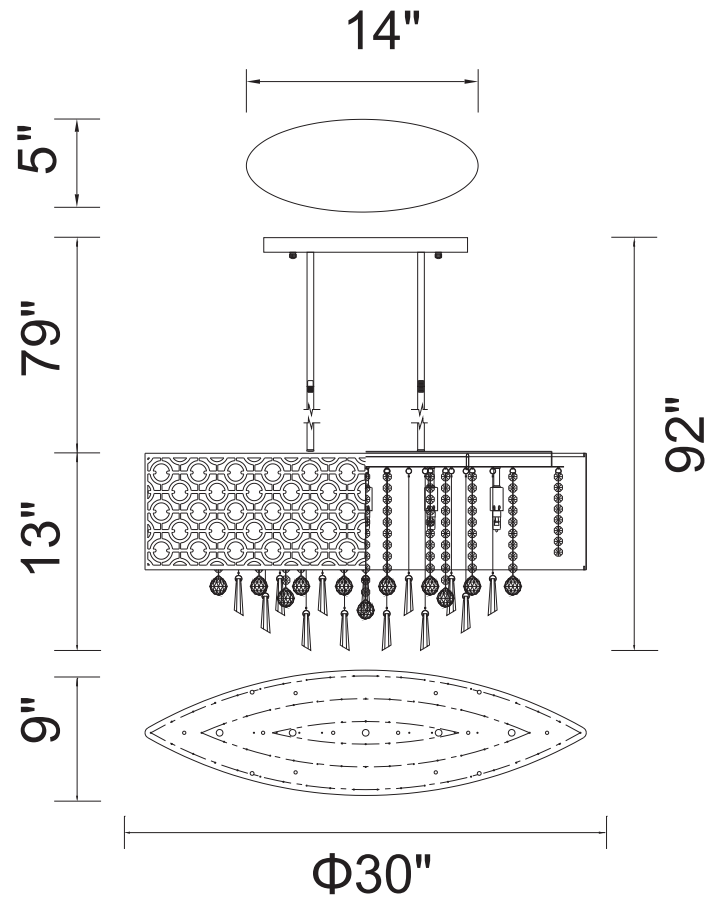

PROJECT: \_\_\_\_\_

FIXTURE TYPE: \_\_\_\_\_

LOCATION: \_\_\_\_\_

CONTACT/PHONE: \_\_\_\_\_

Item	5430P30ST-O
Collection	GALANT
Finish	Stainless Steel
Glass	-----
Crystal	Clear
Input	120V AC,60HZ,AC

Shade	-----
Length/Dia.	30"
Width/Ext.	9"
Height	13"
Maximum	92"
Lumens	-----

Light Source	G9
Bulb Info.	5×40W
Included	-----
Dimmable	Yes
Color	-----
Weight	