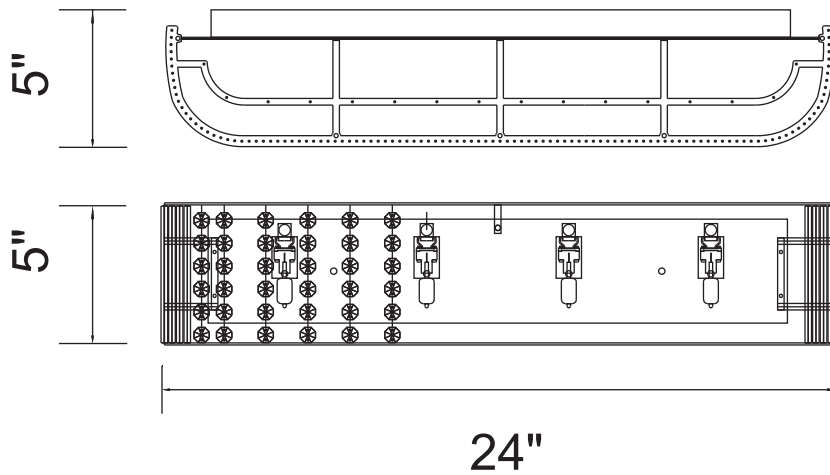

PROJECT: \_\_\_\_\_  
 FIXTURE TYPE: \_\_\_\_\_  
 LOCATION: \_\_\_\_\_  
 CONTACT/PHONE: \_\_\_\_\_

Item	5320W24C
Collection	ELSA
Finish	Chrome
Glass	Clear
Crystal	Clear
Input	120V AC,60HZ,AC

Shade	-----
Length/Dia.	24"
Width/Ext.	5"
Height	5"
Maximum	-----
Lumens	-----

Light Source	G9
Bulb Info.	4x40W
Included	-----
Dimmable	Yes
Color	-----
Weight	