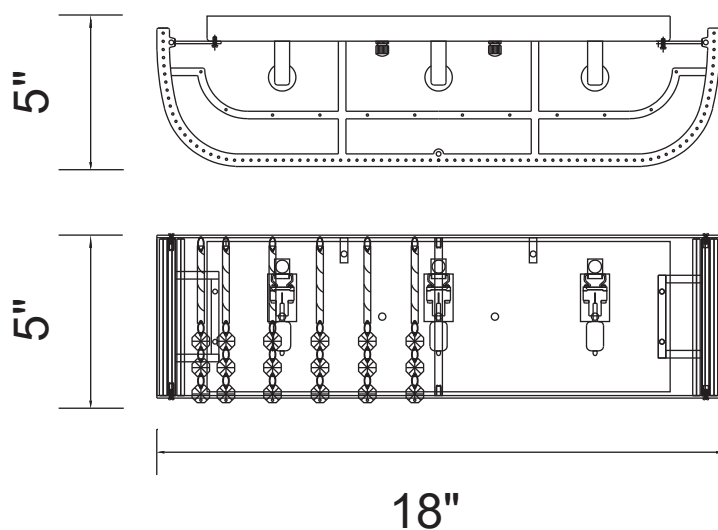

PROJECT: \_\_\_\_\_  
 FIXTURE TYPE: \_\_\_\_\_  
 LOCATION: \_\_\_\_\_  
 CONTACT/PHONE: \_\_\_\_\_

Item	5320W18C
Collection	ELSA
Finish	Chrome
Glass	Clear
Crystal	Clear
Input	120V AC,60HZ,AC

Shade	-----
Length/Dia.	18"
Width/Ext.	5"
Height	5"
Maximum	-----
Lumens	-----

Light Source	G9
Bulb Info.	3x40W
Included	-----
Dimmable	Yes
Color	-----
Weight	