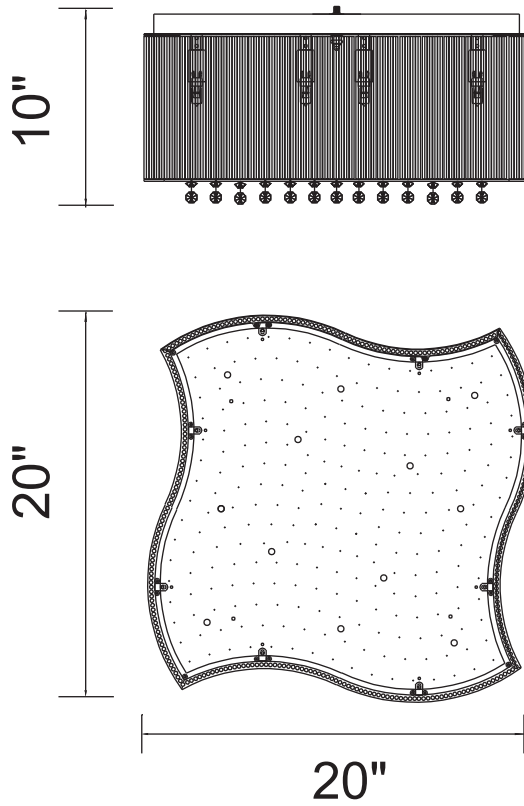

PROJECT: \_\_\_\_\_  
 FIXTURE TYPE: \_\_\_\_\_  
 LOCATION: \_\_\_\_\_  
 CONTACT/PHONE: \_\_\_\_\_

Item	5320C20C-S
Collection	ELSA
Finish	Chrome
Glass	-----
Crystal	Clear
Input	120V AC,60HZ,AC

Shade	-----
Length/Dia.	20"
Width/Ext.	20"
Height	10"
Maximum	-----
Lumens	-----

Light Source	G9
Bulb Info.	10×40W
Included	-----
Dimmable	Yes
Color	-----
Weight	