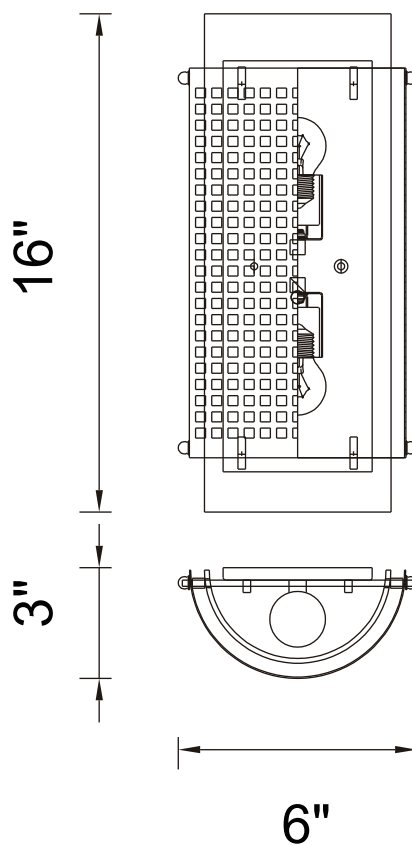

PROJECT: \_\_\_\_\_

FIXTURE TYPE: \_\_\_\_\_

LOCATION: \_\_\_\_\_

CONTACT/PHONE: \_\_\_\_\_

Item	5209W6SN
Collection	CHECKERED
Finish	Satin Nickel
Glass	Forsted
Crystal	-----
Input	120V AC,60HZ,AC

Shade	-----
Length/Dia.	6"
Width/Ext.	3"
Height	16"
Maximum	-----
Lumens	-----

Light Source	E26
Bulb Info.	2×60W
Included	-----
Dimmable	Yes
Color	-----
Weight	