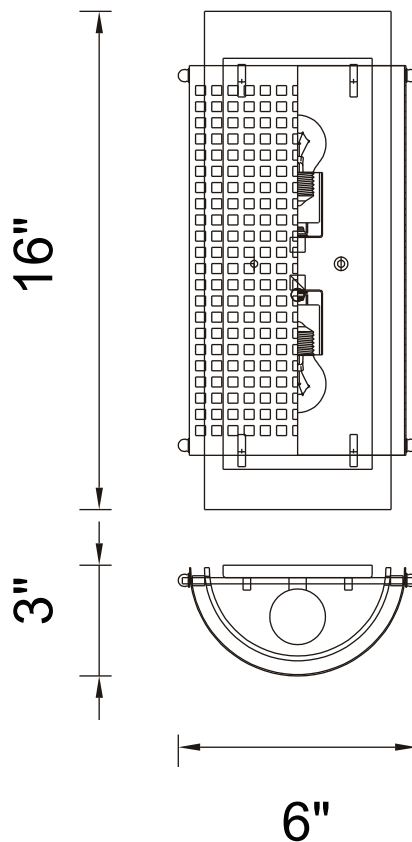

PROJECT: _____

FIXTURE TYPE: _____

LOCATION: _____

CONTACT/PHONE: _____

Item	5209W6B
Collection	CHECKERED
Finish	Black
Glass	Forsted
Crystal	-----
Input	120V AC,60HZ,AC

Shade	-----
Length/Dia.	6"
Width/Ext.	3"
Height	16"
Maximum	-----
Lumens	-----

Light Source	E26
Bulb Info.	2×60W
Included	-----
Dimmable	Yes
Color	-----
Weight	