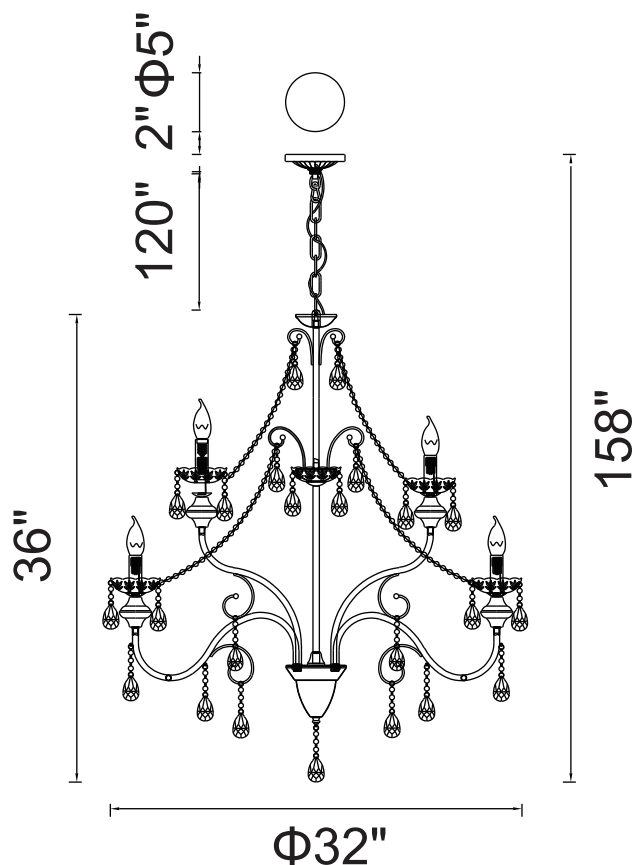

PROJECT: _____

FIXTURE TYPE: _____

LOCATION: _____

CONTACT/PHONE: _____

Item	5095P32B-9
Collection	KEEN
Finish	Black
Glass	-----
Crystal	Black
Input	120V AC,60HZ,AC

Shade	-----
Length/Dia.	32"
Width/Ext.	-----
Height	36"
Maximum	158"
Lumens	-----

Light Source	E12
Bulb Info.	9×60W
Included	-----
Dimmable	No
Color	-----
Weight	