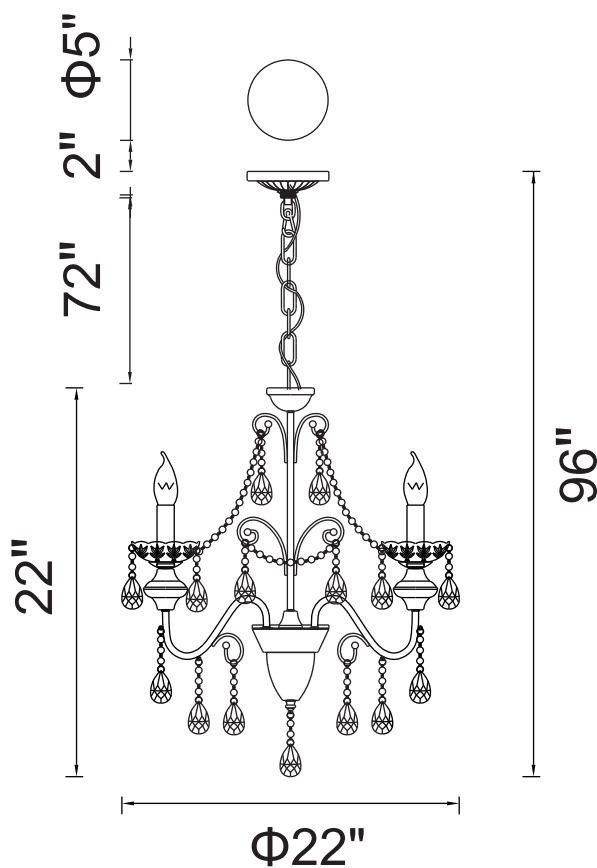

PROJECT: _____

FIXTURE TYPE: _____

LOCATION: _____

CONTACT/PHONE: _____

Item	5095P22B-6
Collection	PRINCETON
Finish	Black
Glass	-----
Crystal	Black
Input	120V AC,60HZ,AC

Shade	-----
Length/Dia.	22"
Width/Ext.	-----
Height	22"
Maximum	96"
Lumens	-----

Light Source	E12
Bulb Info.	6x60W
Included	-----
Dimmable	Yes
Color	-----
Weight	