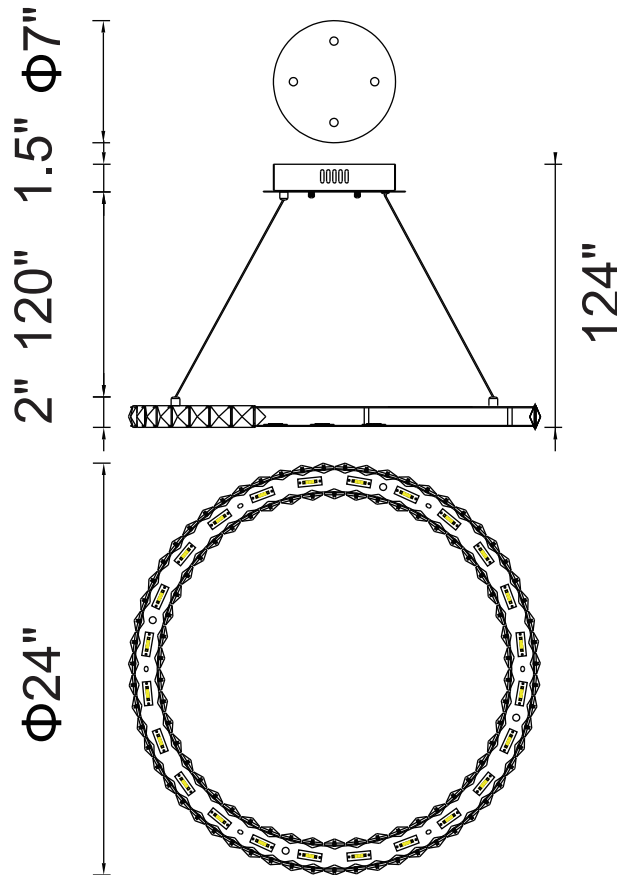

PROJECT: \_\_\_\_\_

FIXTURE TYPE: \_\_\_\_\_

LOCATION: \_\_\_\_\_

CONTACT/PHONE: \_\_\_\_\_

Item	5080P24ST-R
Collection	RING
Finish	Stainless Steel
Glass	-----
Crystal	Clear
Input	120V AC,60HZ,AC

Shade	-----
Length/Dia.	24"
Width/Ext.	-----
Height	2"
Maximum	124"
Lumens	1500

Light Source	LED
Bulb Info.	24W
Included	-----
Dimmable	Yes
Color	4000K
Weight	