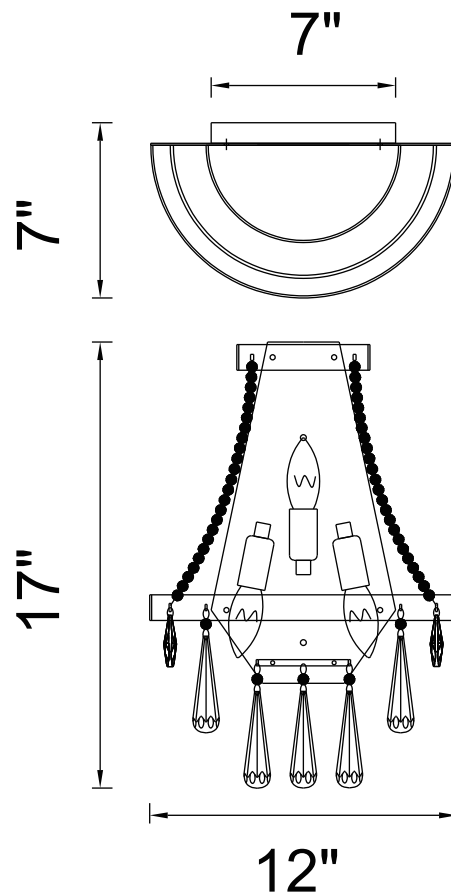

PROJECT: _____

FIXTURE TYPE: _____

LOCATION: _____

CONTACT/PHONE: _____

Item	5078W12C
Collection	VAST
Finish	Chrome
Glass	-----
Crystal	Clear
Input	120V AC,60HZ,AC

Shade	-----
Length/Dia.	12"
Width/Ext.	-----
Height	17"
Maximum	17"
Lumens	-----

Light Source	E12
Bulb Info.	3×60W
Included	-----
Dimmable	Yes
Color	-----
Weight	-----