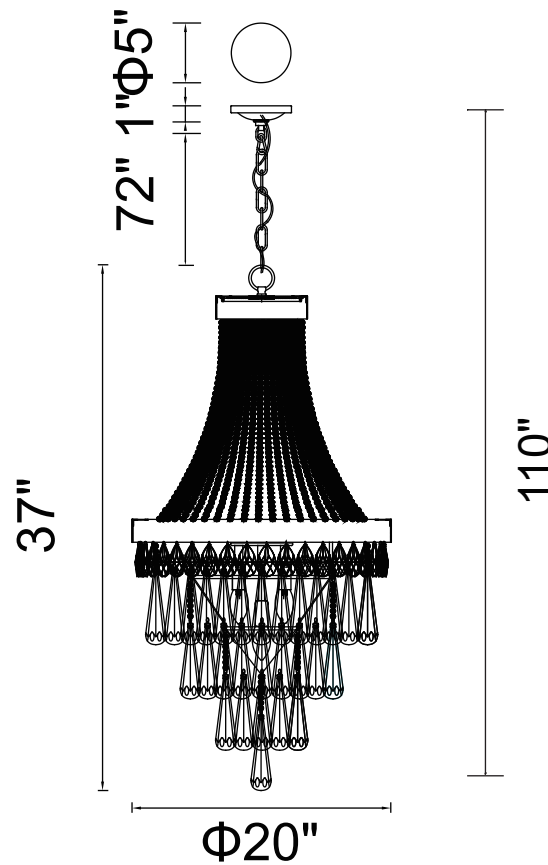

PROJECT: _____

FIXTURE TYPE: _____

LOCATION: _____

CONTACT/PHONE: _____

Item	5078P20C
Collection	VAST
Finish	Chrome
Glass	-----
Crystal	Clear
Input	120V AC,60HZ,AC

Shade	-----
Length/Dia.	20"
Width/Ext.	-----
Height	37"
Maximum	110"
Lumens	-----

Light Source	E12
Bulb Info.	7×60W
Included	-----
Dimmable	Yes
Color	-----
Weight	