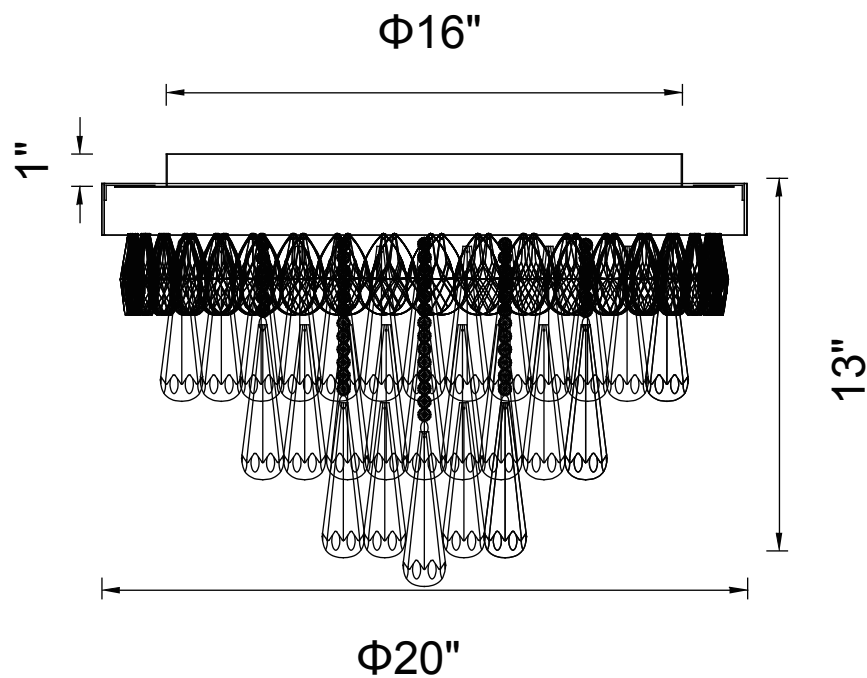

PROJECT: _____

FIXTURE TYPE: _____

LOCATION: _____

CONTACT/PHONE: _____

Item	5078C20C
Collection	VAST
Finish	Chrome
Glass	-----
Crystal	Clear
Input	120V AC,60HZ,AC

Shade	-----
Length/Dia.	20"
Width/Ext.	-----
Height	13"
Maximum	14"
Lumens	-----

Light Source	E12
Bulb Info.	8×60W
Included	-----
Dimmable	Yes
Color	-----
Weight	