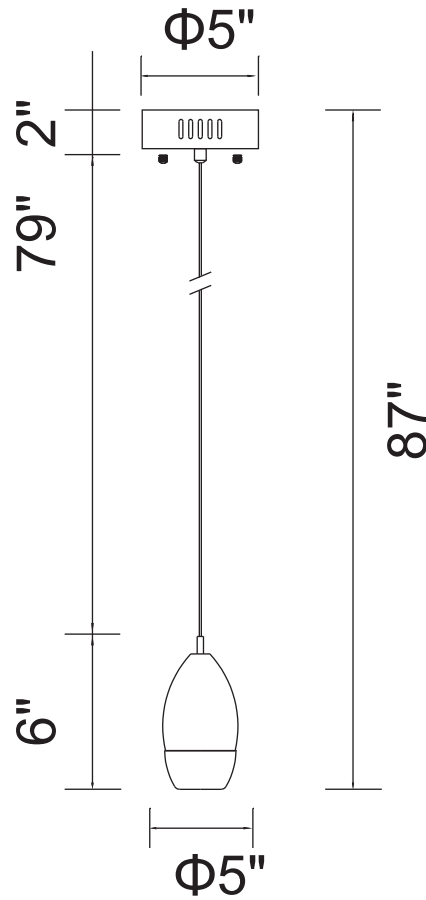

PROJECT: _____

FIXTURE TYPE: _____

LOCATION: _____

CONTACT/PHONE: _____

Item	5077P5C-R
Collection	PERRIER
Finish	Chrome
Glass	-----
Crystal	Clear
Input	120V AC,60HZ,AC

Shade	-----
Length/Dia.	5"
Width/Ext.	-----
Height	6"
Maximum	87"
Lumens	-----

Light Source	DC LED G4 12V
Bulb Info.	MAX 2W
Included	-----
Dimmable	Yes
Color	-----
Weight	-----