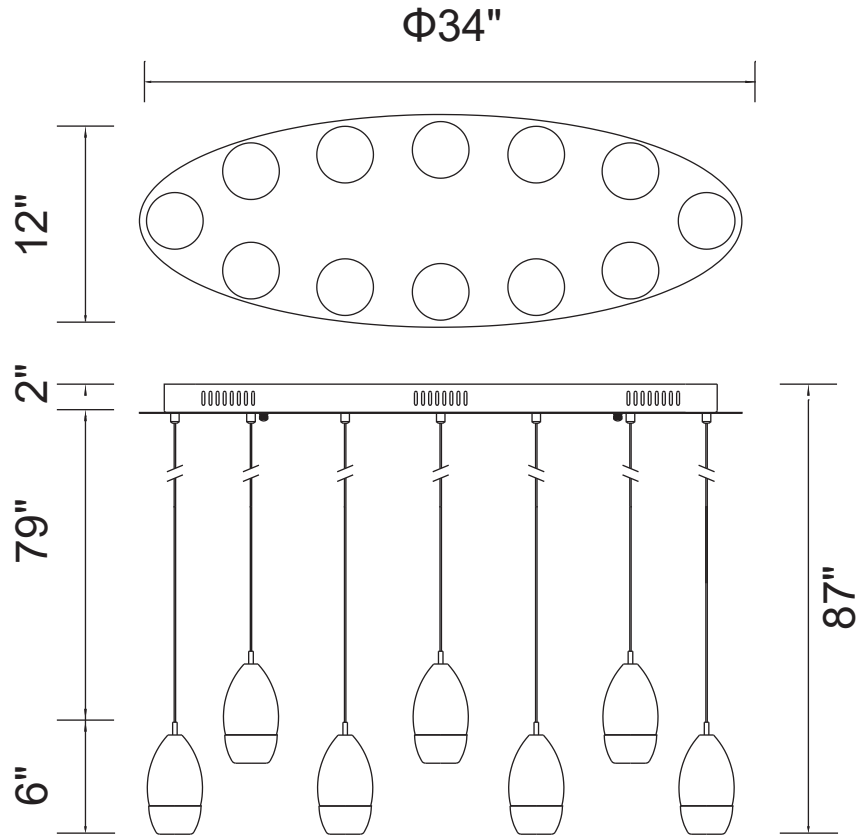

PROJECT: _____
 FIXTURE TYPE: _____
 LOCATION: _____
 CONTACT/PHONE: _____

Item	5077P34C-O
Collection	PERRIER
Finish	Chrome
Glass	-----
Crystal	Clear
Input	120V AC,60HZ,AC

Shade	-----
Length/Dia.	34"
Width/Ext.	12"
Height	6"
Maximum	87"
Lumens	-----

Light Source	DC LED G4 12V
Bulb Info.	MAX 2W
Included	-----
Dimmable	Yes
Color	-----
Weight	