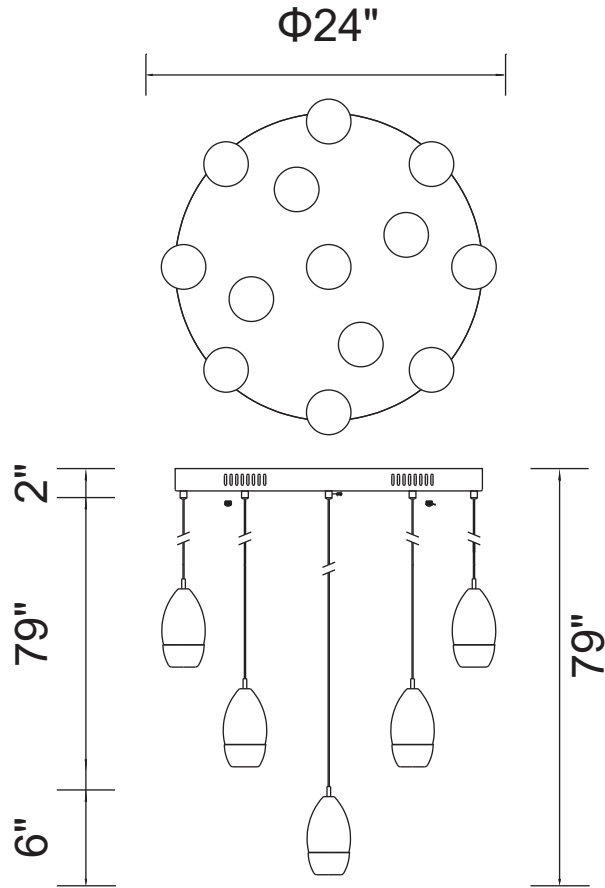

PROJECT: _____

FIXTURE TYPE: _____

LOCATION: _____

CONTACT/PHONE: _____

Item	5077P24C-R
Collection	PERRIER
Finish	Chrome
Glass	-----
Crystal	Clear
Input	120V AC,60HZ,AC

Shade	-----
Length/Dia.	24"
Width/Ext.	-----
Height	6"
Maximum	79"
Lumens	-----

Light Source	DC LED G4 12V
Bulb Info.	MAX 2W
Included	-----
Dimmable	Yes
Color	-----
Weight	