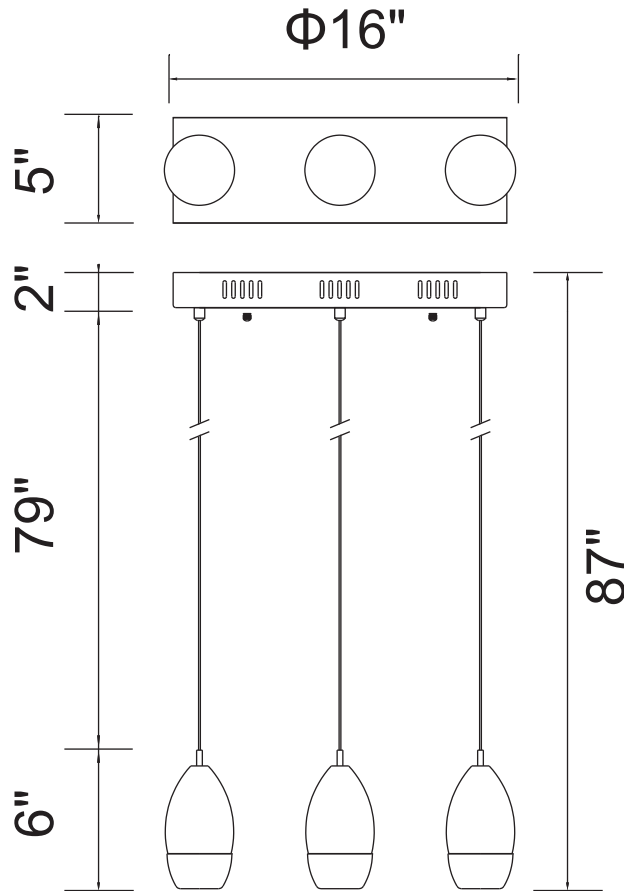

PROJECT: \_\_\_\_\_  
 FIXTURE TYPE: \_\_\_\_\_  
 LOCATION: \_\_\_\_\_  
 CONTACT/PHONE: \_\_\_\_\_

Item	5077P16C-RC
Collection	PERRIER
Finish	Chrome
Glass	-----
Crystal	Clear
Input	120V AC,60HZ,AC

Shade	-----
Length/Dia.	16"
Width/Ext.	5"
Height	6"
Maximum	87"
Lumens	-----

Light Source	DC LED G4 12V
Bulb Info.	MAX 2W
Included	-----
Dimmable	Yes
Color	-----
Weight	