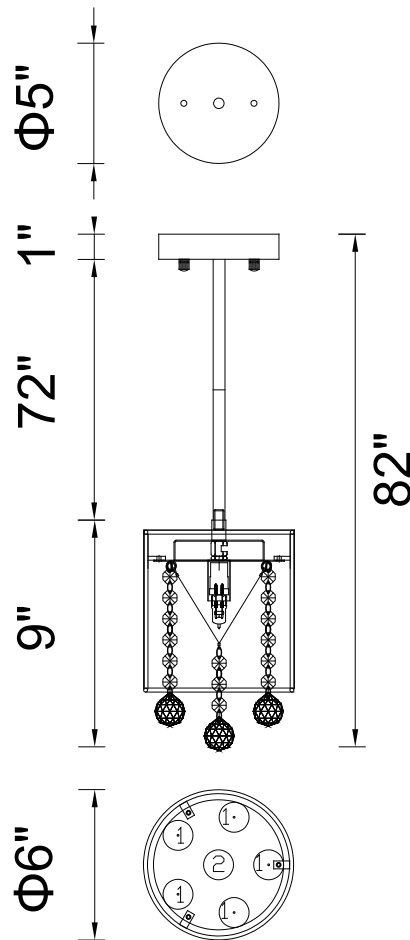

PROJECT: _____

FIXTURE TYPE: _____

LOCATION: _____

CONTACT/PHONE: _____

Item	5062P6C-R
Collection	RADIANT
Finish	Chrome
Glass	-----
Crystal	Clear
Input	120V AC,60HZ,AC

Shade	Transparent Black
Length/Dia.	6"
Width/Ext.	-----
Height	9"
Maximum	82"
Lumens	-----

Light Source	G9
Bulb Info.	1×40W
Included	-----
Dimmable	Yes
Color	-----
Weight	-----