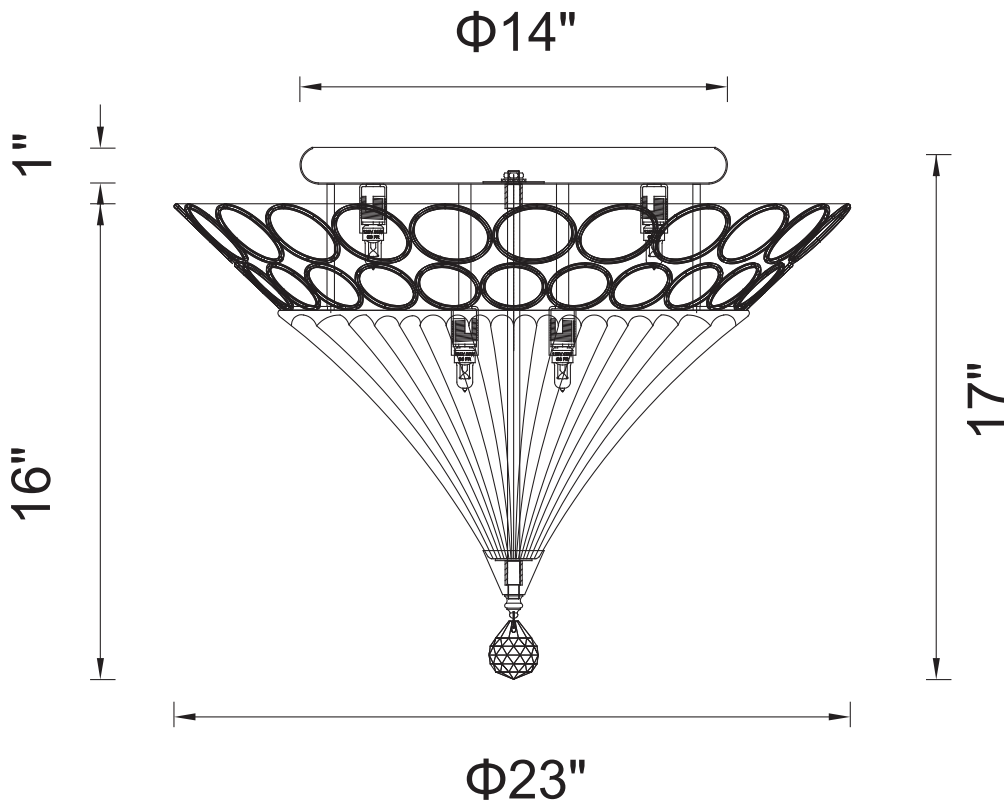

PROJECT: _____

FIXTURE TYPE: _____

LOCATION: _____

CONTACT/PHONE: _____

Item	5026C23C
Collection	CORNELIUS
Finish	Chrome
Glass	-----
Crystal	Clear
Input	120V AC,60HZ,AC

Shade	-----
Length/Dia.	23"
Width/Ext.	-----
Height	17"
Maximum	-----
Lumens	-----

Light Source	G9
Bulb Info.	6×40W
Included	-----
Dimmable	Yes
Color	-----
Weight	